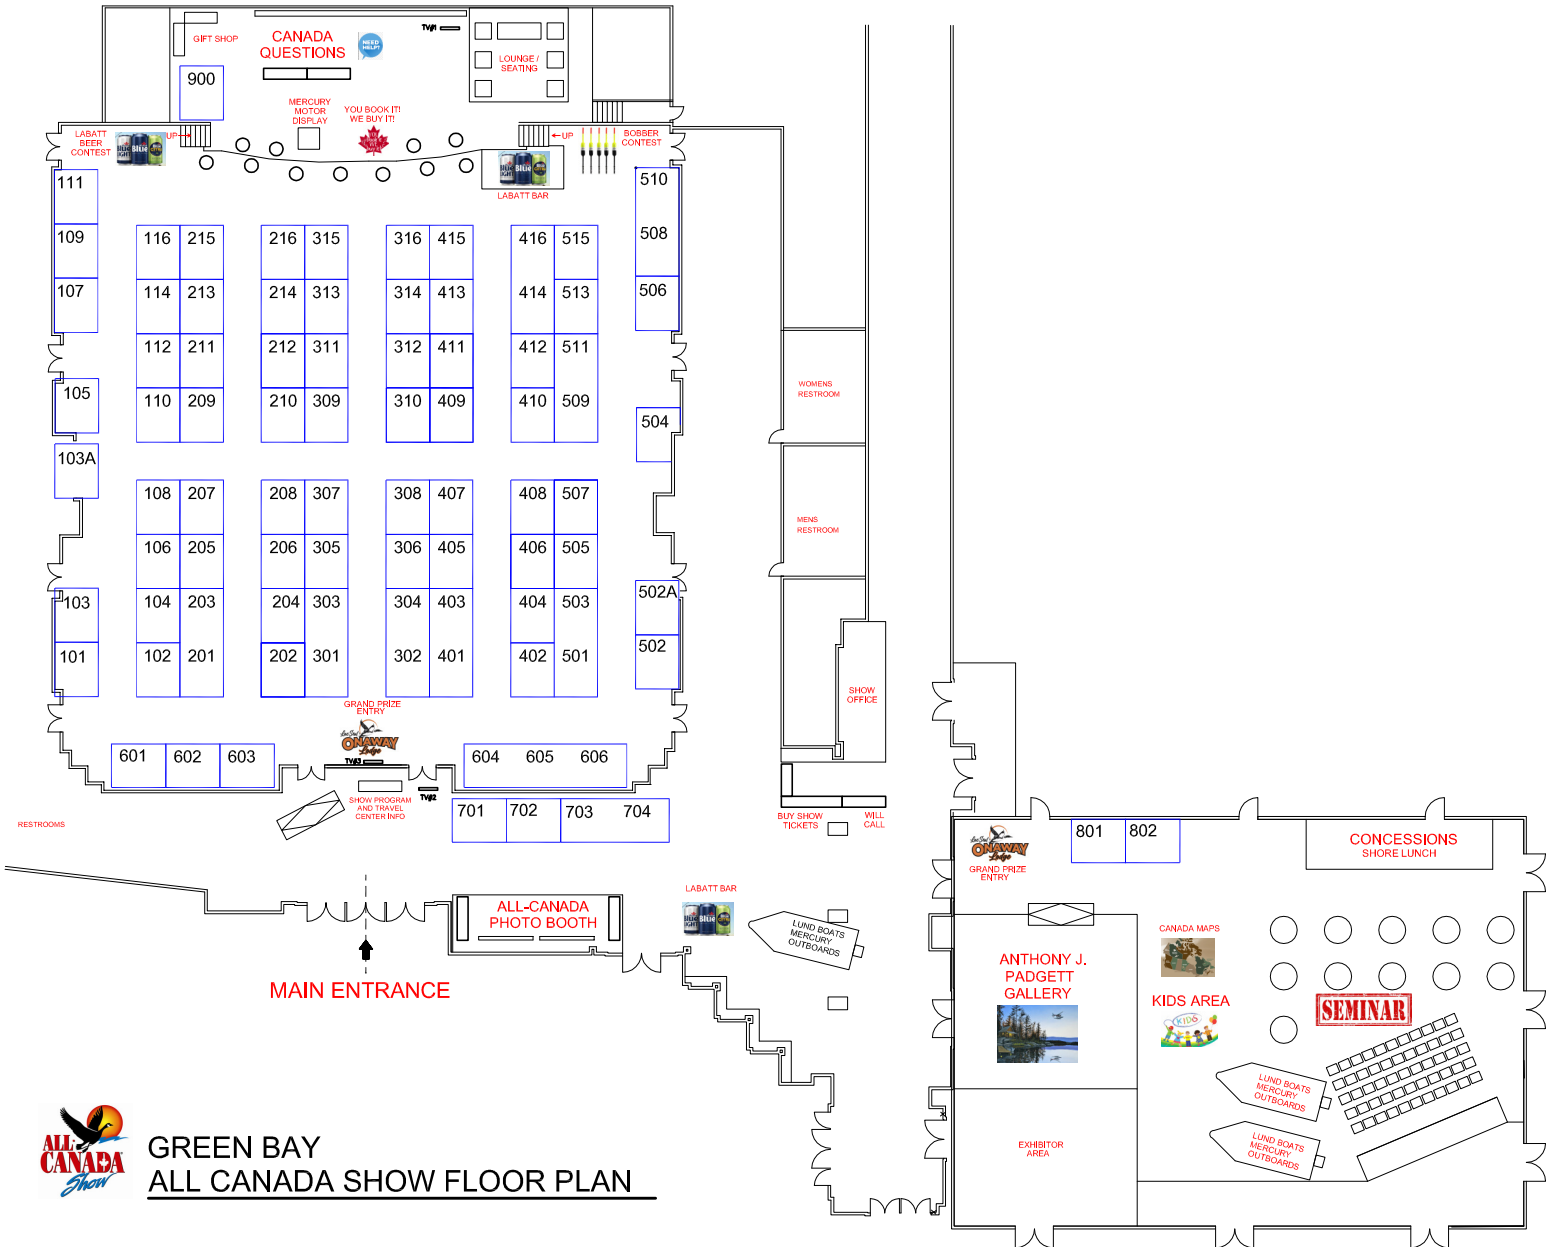

CANADA'S *Best* fishing & hunting

**GREEN BAY
ALL CANADA SHOW FLOOR PLAN**

| Exhibitor - GREEN BAY 2024 ALL-CANADA SHOW | Booth # |
|---|----------------|
| AMASON'S OBABIKON BAY | 307 |
| AMIK OUTPOSTS | 413 |
| ANISHINABI LODGE | 405 |
| BLACK MOOSE OUTPOSTS | 701 |
| BOLTON LAKE LODGE | 116 |
| CAMP LAKE ST. JOSEPHS | 206 |
| CANADA BORDER CROSSING SERVICES | 900 |
| CANOE CANADA OUTFITTERS | 408 |
| CANYON LAKE LODGE | 216 |
| CASTLEBAR LAKE LODGE | 109 |
| CEDAR ISLAND LODGE | 103A |
| CENTURY LODGE | 603 |
| CLARKS RESORT & OUTPOSTS - BOOTH 1 | 401 |
| CLARKS RESORT & OUTPOSTS - BOOTH 2 | 403 |
| CLIFF LAKE RESORTS | 410 |
| DAHL CREEK OUTFITTERS | 101 |
| DESTINATION ONTARIO - BOOTH 1 | 604 |
| DESTINATION ONTARIO - BOOTH 2 | 605 |
| DESTINATION ONTARIO - BOOTH 3 | 606 |
| EXCELLENT ADVENTURES / CAT ISLAND - BOOTH 1 | 509 |
| EXCELLENT ADVENTURES / CAT ISLAND - BOOTH 2 | 511 |
| FLY NORTH OUTFITTERS - BOOTH 1 | 503 |
| FLY NORTH OUTFITTERS - BOOTH 2 | 501 |
| GANGLERS LODGES | 214 |
| GOLD ARROW CAMP | 507 |
| GRASSY NARROWS LODGE | 107 |
| HARRIS HILL RESORT | 102 |
| HEALING PATRIOT | 801 |
| HIGHWAY 105 TOURISM - BOOTH 1 | 104 |
| HIGHWAY 105 TOURISM - BOOTH 2 | 106 |
| HOWEY BAY RESORT | 316 |
| HUBER'S LONE PINE LODGE | 502A |