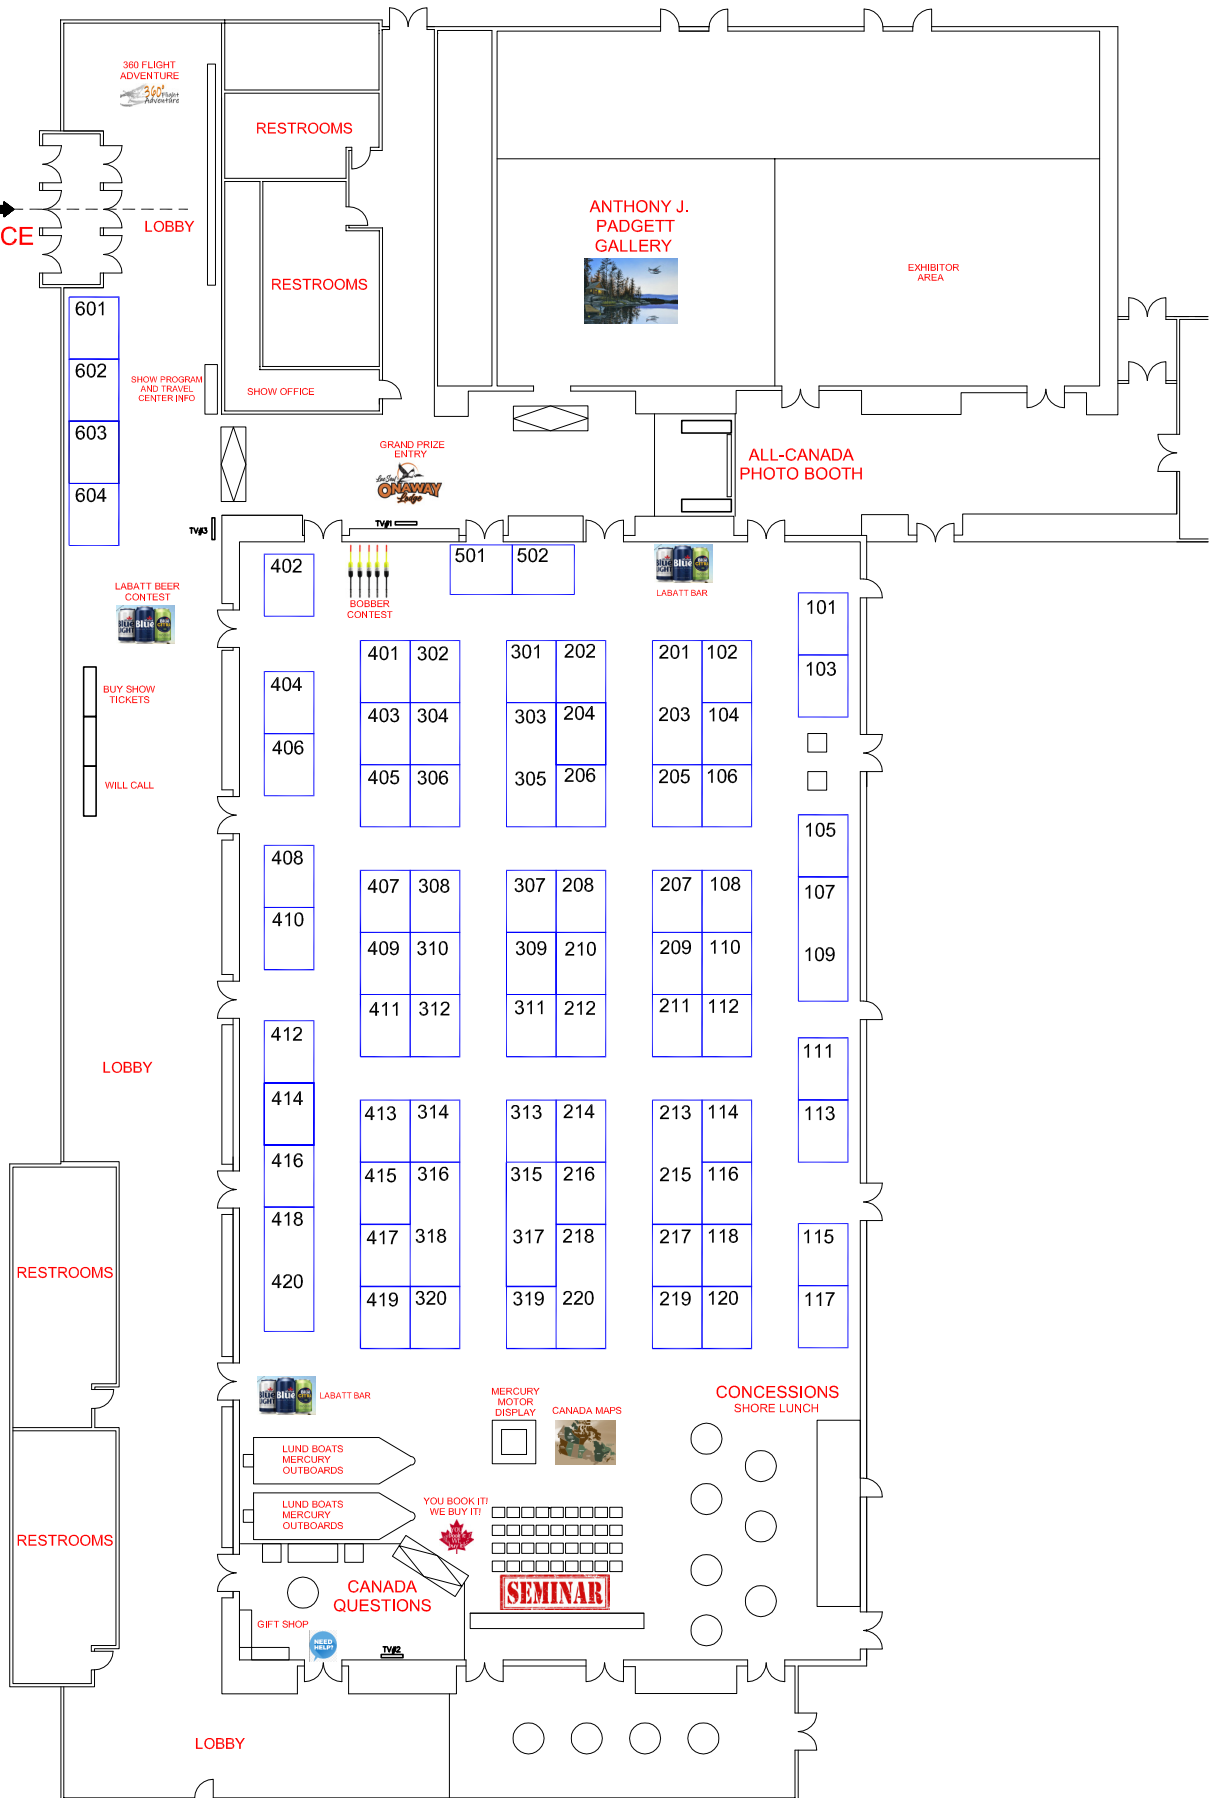

MAIN ENTRANCE

Exhibitor - MILWAUKEE 2024 ALL-CANADA SHOW	Booth #
ANDERSONS LODGE	301
ANISHINABI LODGE	416
BIG NORTH LODGE & OUTPOSTS	411
BLACK MOOSE OUTPOSTS	104
BOLTON LAKE LODGE	117
BRACE LAKE OUTFITTERS	110
BRANCH'S SEINE RIVER LODGE	404
BURNTWOOD LAKE LODGE	111
CAMP QUETICO INC	302
CANOE CANADA OUTFITTERS	401
CANYON LAKE LODGE	207
CARIBOU FALLS LODGE	212
CENTURY LODGE	306
CLARKS RESORT & OUTPOSTS - BOOTH 1	418
CLARKS RESORT & OUTPOSTS - BOOTH 2	420
CLIFF LAKE RESORTS	314
ELK ISLAND LODGE & OUTPOSTS	313
EXCELLENT ADVENTURES / CAT ISLAND - BOOTH 1	201
EXCELLENT ADVENTURES / CAT ISLAND - BOOTH 2	203
FLY NORTH OUTFITTERS - BOOTH 1	315
FLY NORTH OUTFITTERS - BOOTH 2	317
GANGLERS LODGES	208
GODS RIVER LODGE	414
GOLD ARROW CAMP	102
GRASSY NARROWS LODGE	205
HALLEY'S CAMPS - BOOTH 1	316
HALLEY'S CAMPS - BOOTH 2	318
HARRIS HILL RESORT	402
HEALING PATRIOT	604
HEARNE LAKE LODGE	405
HOWEY BAY RESORT	407
INDIANHEAD LODGE	417

INDIAONTA RESORT	214
JETTE'S ADVENTURES	118
KASHABOWIE OUTPOSTS LTD	120
KEYSTONE LODGE	403
KNOBBYS FLY IN CAMP	210
KRAEMER CUSTOM RODS - BOOTH 1	501
KRAEMER CUSTOM RODS - BOOTH 2	502
KYND EYEWEAR	603
LAC DES MILLE LODGE	115
LAC SEUL ONAWAY LODGE / NORTHLAND OUTPOSTS - BOOTH 1	213
LAC SEUL ONAWAY LODGE / NORTHLAND OUTPOSTS - BOOTH 2	215
LAC SEUL'S SCOUT LAKE RESORT	105
LATREILLE LAKE LODGE	311
LITTLE CANADA CAMP	204
LUMBERJACK LODGE	415
MAHWKA LODGE	409
MANOTAK LODGE	320
MERKELS CAMP	309
MIDWEST OUTDOORS	601
MOONLITE BAY RESORT	217
MUSKIE BAY RESORT	307
NORDIC POINT LODGE	219
NORTH SPIRIT LAKE LODGE	206
OAK LAKE LODGE LTD	406
PEFFLEY'S CANADIAN WILDERNESS CAMP	408
PINE ACRES BEAR CAMP	112
PINE SUNSET LODGE	304
PIPESTONE POINT RESORT	202
ROCKY SHORE LODGE	310
ROUTE LAKE LODGE	108
RUSTY MYERS FLYING SERVICE & OUTPOST	312
SASKATCHEWAN SNOW GEESE	103
SHADY ROOST LODGE	209